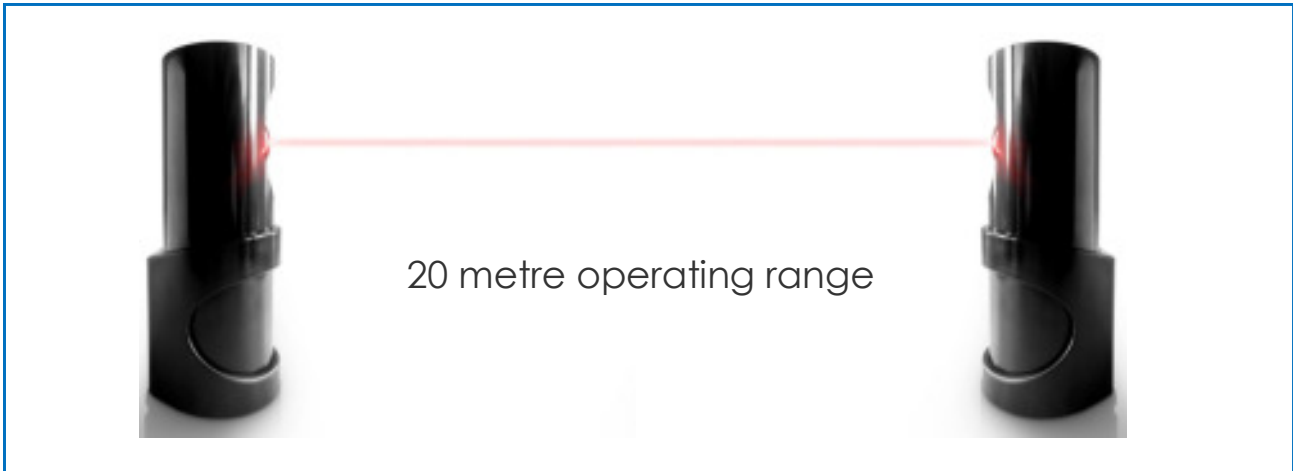

# SafePass I 20R Adjustable PE Beam

180° adjustable infrared PE Safety Beam

The SafePass I 20R adjustable infrared safety beam provides a convenient and safe gate automation system for even the most challenging of installations.

The external 180 degree rotation means set up is easy, simply rotate to align. The great design and a 20 metre range makes the I20R PE safety beams a pleasure to work with.

The I 20R PE Safety Beam consists of a transmitter and receiver unit mounted on opposite sides of the entrance. The transmitter sends a modulated infra red beam to the receiver. When the beam is interrupted the receiver relay gives a signal to stop or open the door or gate.

The contacts of the relay are potential free and can be wired as normally opened or normally closed.

The beams are self aligning up to 5 metres and can operate up to 20 metres. They are housed in an IP65 ABS waterproof enclosure.

## The SafePass I 20R Adjustable PE Safety Beam features:

- External 180 degree rotation - simply rotate to align
- Quick, easy installation with built-in laser beam alignment system
- 20 meters operating range – ideal for almost any entrance gate
- Fully ant-proof and weather-resistant enclosure for greater reliability.