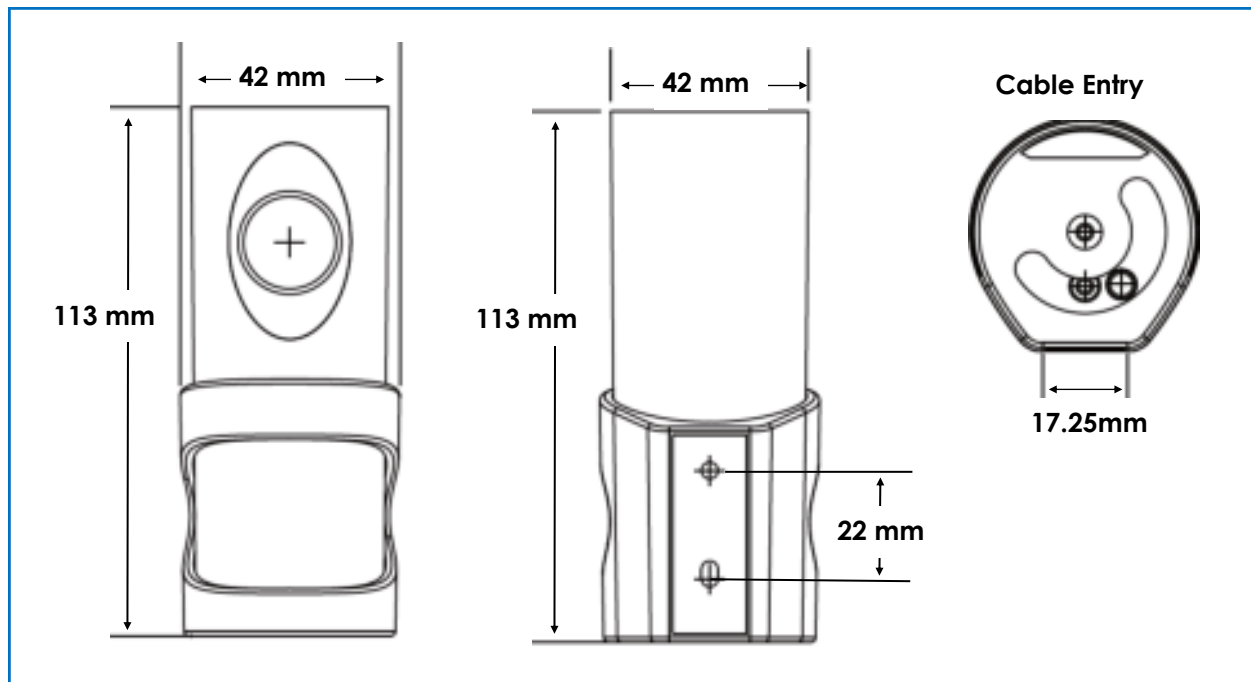

Technical Specifications

Specification	I 20R Adjustable PE Beam
Receiver	12-24VAC 12-30VDC
Rotation Angle	180 Degree
Receiver Power Consumption	30mA@12V DC
Specified Operating Distance	20 meters (indoor or outdoor)
Alignment	Automatic - 1m² @ 10m (circular area - assumes parallel surface)
Output Contact	Fail-safe, N/C and N/O, potential free contact
Output Contact Rating	3A@30V DC Non-inductive
Operating Temperature	-10°C - +60°C
Operating Humidity	0 - 90° Non-condensing
Degree of Protection	IP66
Size	113*46.79* 47.72 mm

Dimensions

Rotech supply all forms of door and gate automation

Vehicle Access Control

- Booms Gates
- Sliding Gates
- Swing Gates
- Industrial Door Openers
- Solar Powered Gate Openers

Pedestrian Access Control

- Full Height Turnstiles
- Waist Height Turnstiles
- Supermarket Gates/Turnstiles
- Wheelchair Access Gates
- Rapid Access Gates

Fast | Safe | Secure