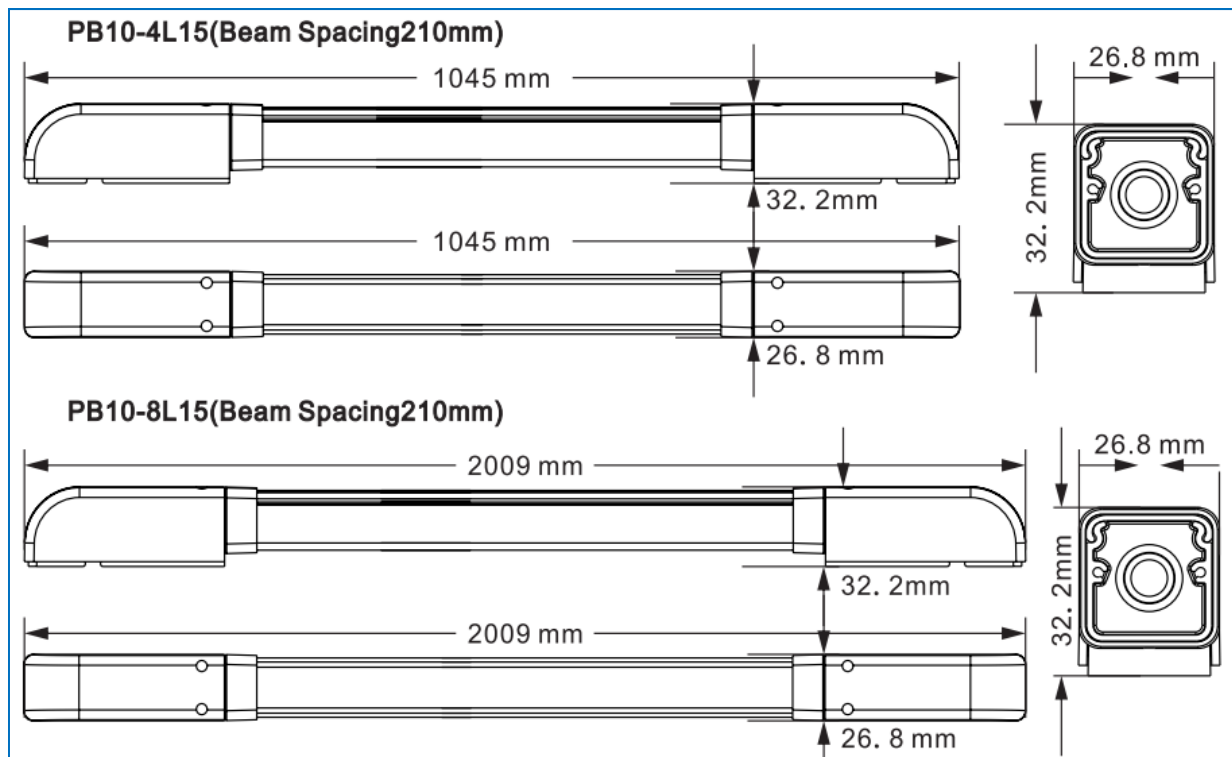

Technical Specifications

SafePass JT Safety Beams	JT 10	JT 20
Number of Beams	4	8
Height	1000mm	2000mm
Detection Distance	15m	15m
Working Voltage	DC12-24V	DC12-24V
Transmitter Operating Current	<50mA	<50mA
Receiver Operating Current	<50mA	<50mA
Response Time	50/100/150/200ms adjustable	
Transmitter Operating Current	<50mA	<50mA
Trigger Time	Block 1 beam, trigger in 2 seconds, block adjacent 2 beams or more, trigger immediately	
Induction Method	Single beam trigger or multi-beam trigger (can be selected)	
Working Temperature	-10~60°C	-10~60°C
Ambient Temperature	90% Max; (No condensation)	
Alarm Output	Wired Output, relay Output 30VDC@2A, 125VAC@1A	
Ouput Way (Wired Model)	Wired transmission, (NO/NC)	
Rotation Angle	180 degrees horizontal	
IP Level	IP 65	
Material	Aluminium Alloy and Polycarbonate	

Dimensions

Rotech supply all forms of door and gate automation

Vehicle Access Control

- Booms Gates
- Sliding Gates
- Swing Gates
- Industrial Door Openers
- Solar Powered Gate Openers

Pedestrian Access Control

- Full Height Turnstiles
- Waist Height Turnstiles
- Supermarket Gates/Turnstiles
- Wheelchair Access Gates
- Rapid Access Gates

Fast | Safe | Secure