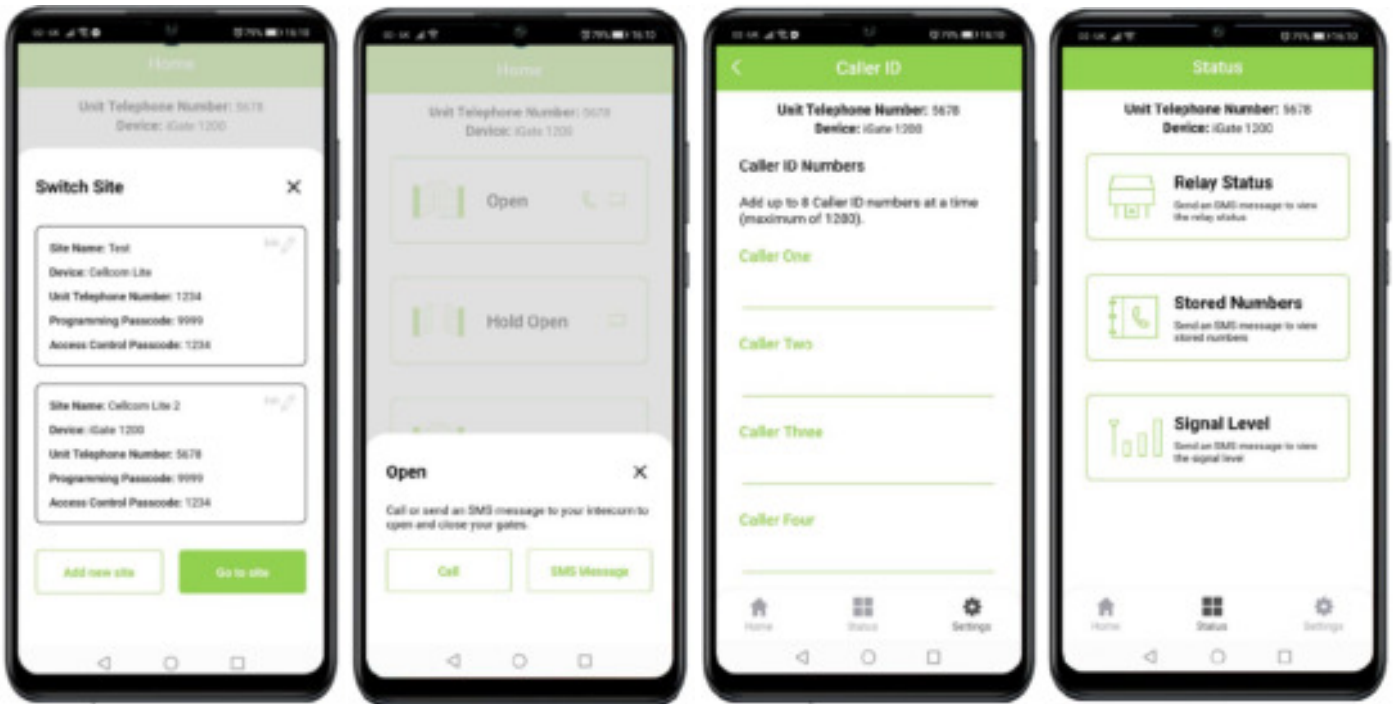

Switch site function for programming and navigating multiple sites.

Program dial out numbers and other related features.

Speed dial or send SMS to control gates.

Check stored information.

Use the QR Code or [Click here](#) to download the user friendly app to get simple mobile access for setting up and managing control of your and gates/doors.

Rotech supply all forms of door and gate automation

Vehicle Access Control

- Booms Gates
- Sliding Gates
- Swing Gates
- Industrial Door Openers
- Solar Powered Gate Openers

Pedestrian Access Control

- Full Height Turnstiles
- Waist Height Turnstiles
- Supermarket Gates/Turnstiles
- Wheelchair Access Gates
- Rapid Access Gates

Fast | Safe | Secure