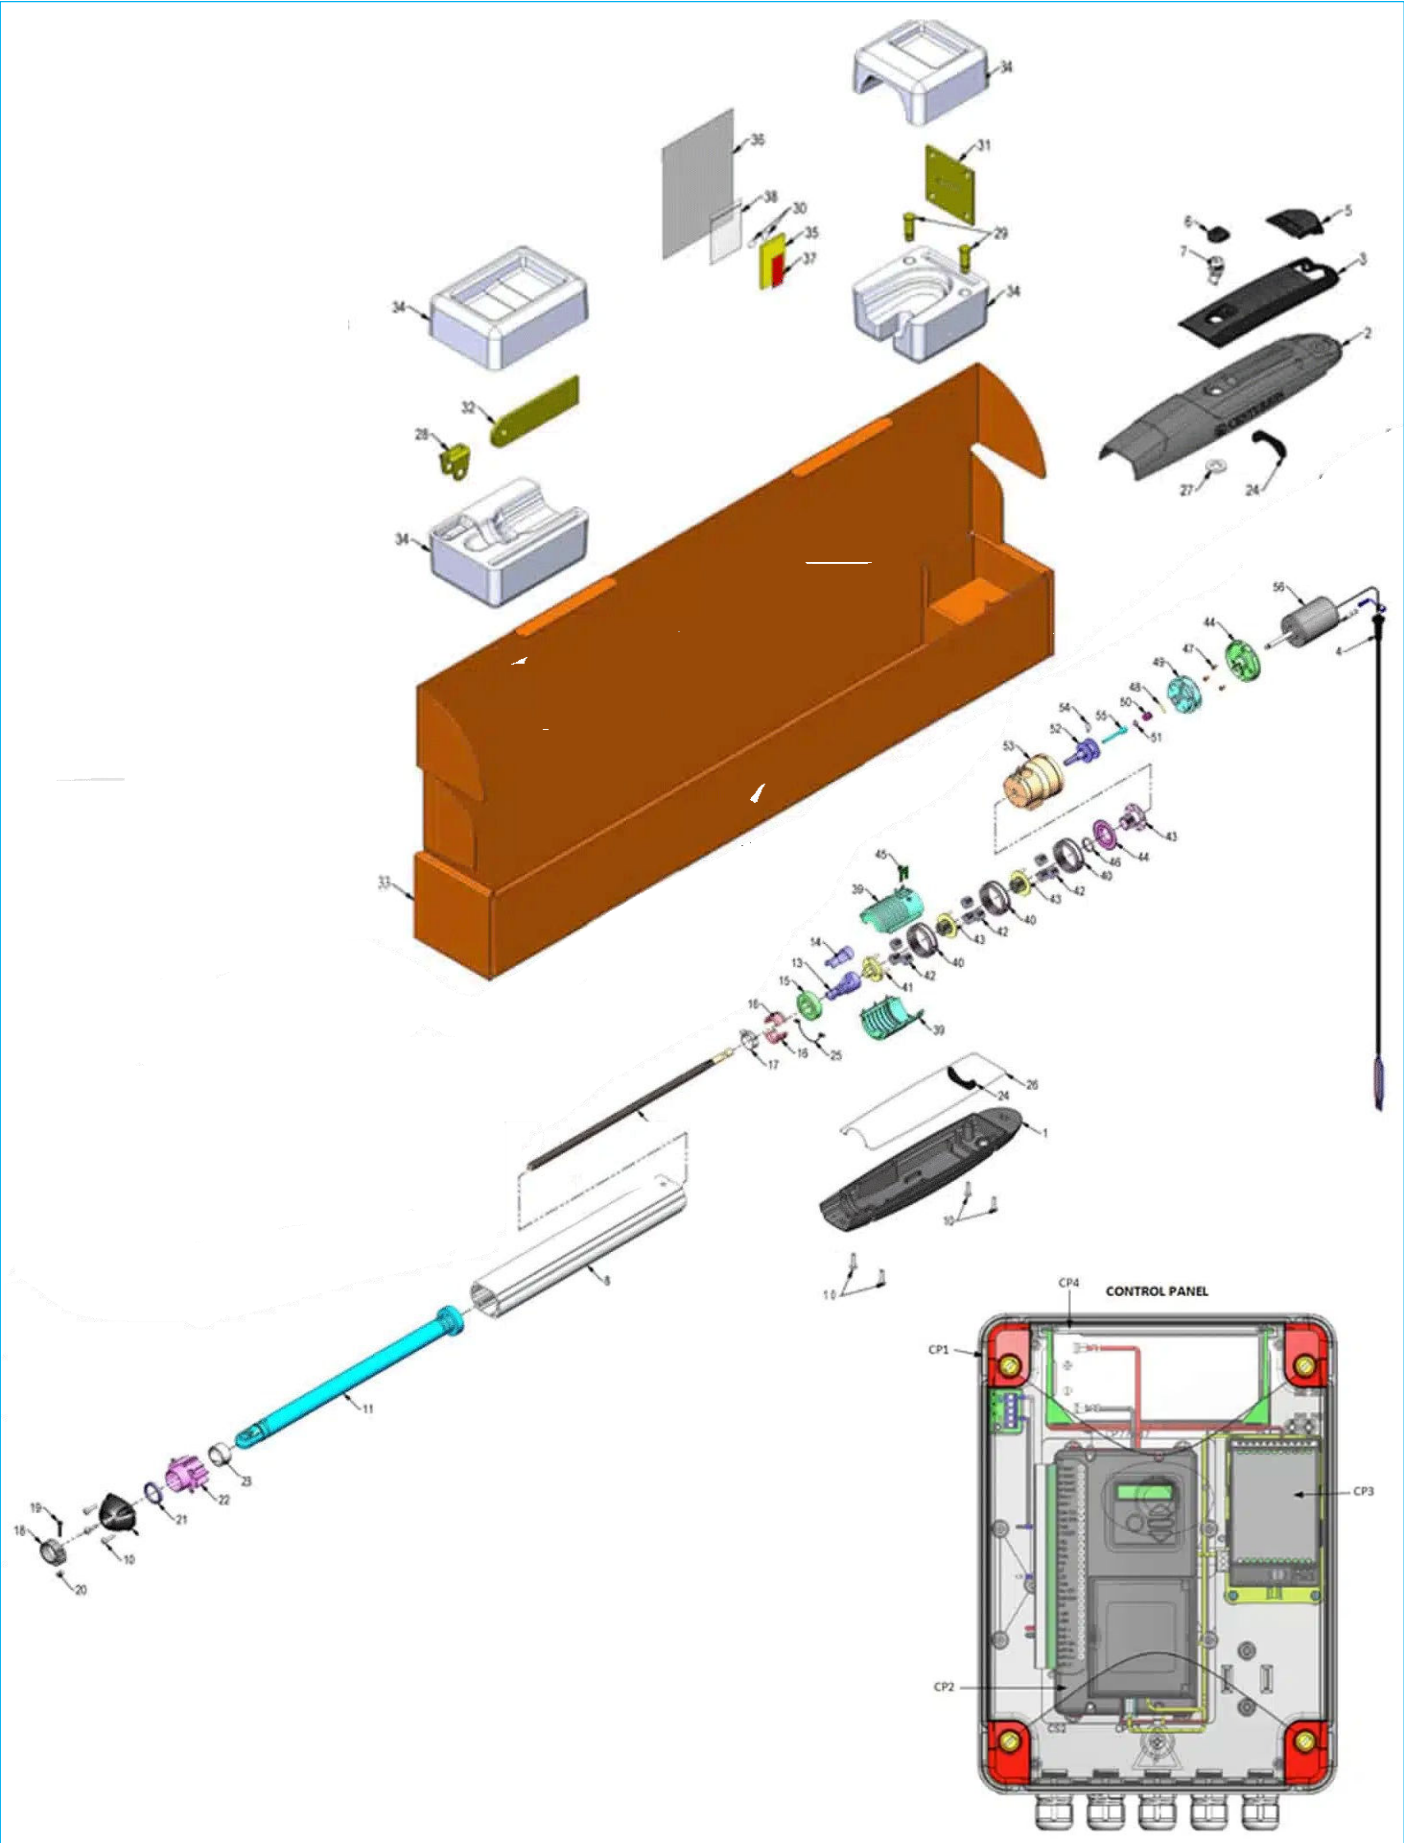

PLEASE CONTACT US FOR PRICING ON THESE ITEMS
CALL +64 (07) 3205 1123 OR EMAIL US INFO@ROTECH.COM.AU